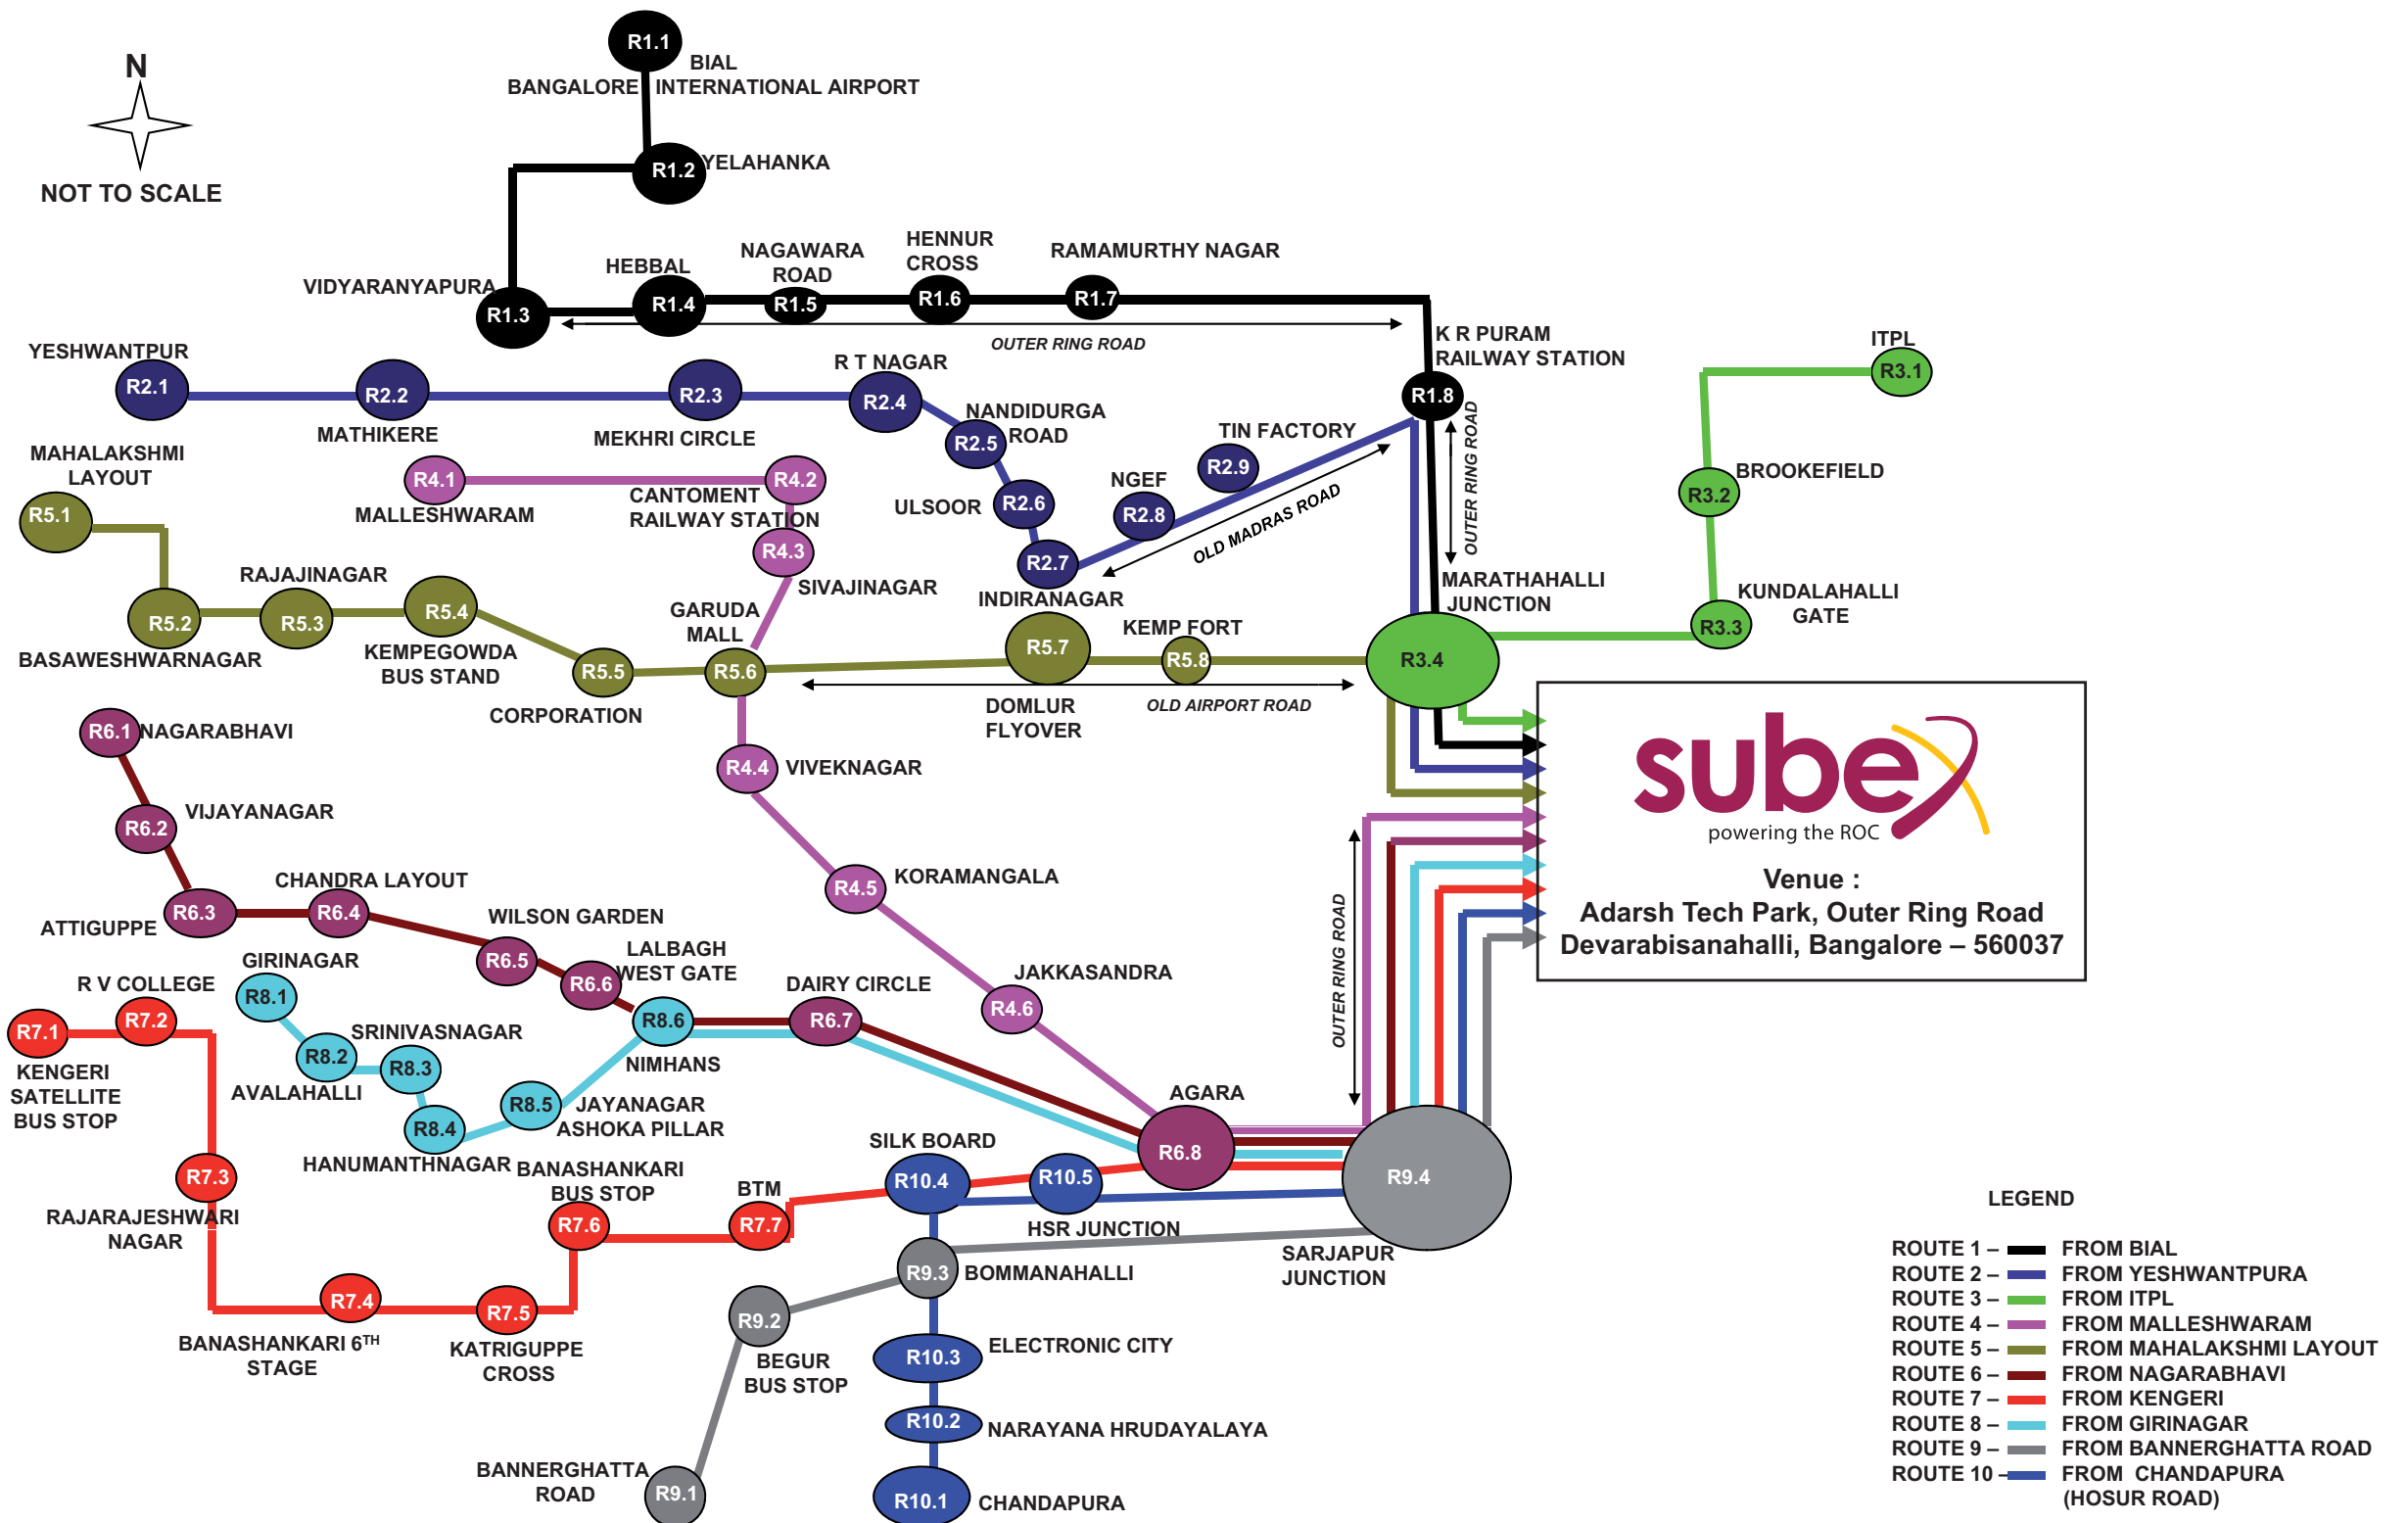

SUBEX AGM - TRANSPORT ROUTE MAP

Attention Members!

- Arrangements have been made for transport to and from the registered office of the Company so as to make it convenient for the Members to attend the 17th Annual General Meeting scheduled to be held on Wednesday, the 27th day of July, 2011 at 12 noon.
- Members are requested to refer to the map to determine their nearest pick-up location and route number. The details of the pick-up location and the time of pick-up are provided overleaf.
- In case Members wish to avail the transport facility, they are requested to register their availability and pick-up location by calling on 9986203111 or 9742761760 during working hours between July 11, 2011 and July 22, 2011. Your cooperation in this regard is highly solicited as this will help to ensure that the Company is able to effectively service all pick-up locations.
- Members are requested to arrive at the pick-up location well in advance of the pick-up timings provided overleaf so that they can reach the venue of the AGM prior to the meeting.
- All the pick-up vehicles would be hosting Subex banners to enable the Members to easily identify them.
- The return transport from the registered office of the Company shall follow the same route map as provided. The transport would leave Subex premises at 2 P.M. Members are requested to plan their return accordingly.
- Please be informed that no reimbursements shall be made for any expenses incurred by the Members to arrive to the pick-up locations.
- For any clarifications/queries, Members are requested to call on 9986203111 or 9742761760.